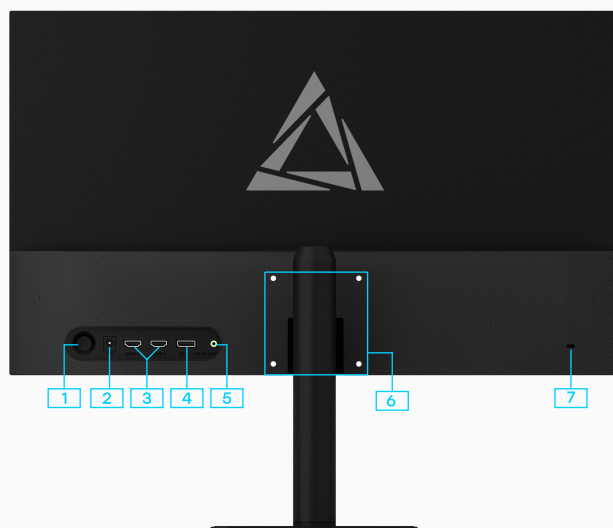

# Display Sova

Model OM238I 2K

Delta Computers Sova is a range of Russian professional displays designed to create modern workstations for professionals in various fields.

The Sova OM238I monitor, with a 23.8-inch frameless 2K display, is intended for use with both standard applications and specialized software with high image quality requirements.

## Features

- △ Matte 23.8" QHD IPS panel
- △ 89% screen-to-body ratio
- △ Suitable for multimonitor setups due to thin bezels
- △ Built-in speakers
- △ Wide range of modern graphic outputs 2xHDMI/1xDP
- △ Reduced harmful blue light through Low Blue Light Eye technology
- △ Height-adjustable stand option
- △ Ready-made solutions for Los and Yastreb workplaces based on Voron and Bober PCs

<b>Security</b>	Kensington lock connector
<b>Power consumption on standby</b>	Up to 0,5 Вт
<b>Power supply unit</b>	External, 36 W
<b>VESA mount</b>	75x75 mm
<b>Stand</b>	Standard metal, adjustable at an angle of 5/15° Height, rotation, and tilt adjustable (optional)
<b>Color</b>	Black
<b>Weight</b>	Standard stand version Net weight: 3.3 kg Gross weight: 4.5 kg  Height-adjustable stand version Net weight: 3.95 kg Gross weight: 5.15 kg
<b>Dimensions</b>	Monitor dimensions without stand (WxHxD): 539x43x319 mm Monitor dimensions with standard stand (WxHxD): 539x168x411 mm Monitor dimensions with height-adjustable stand (WxHxD): 539x200x444(509) mm Packaging dimensions (WxHxD): 650x113x437 mm
<b>Package kit</b>	Power cable Power adapter Video cable Quick start guide
<b>Article No.</b>	OM238I.QHD.AS.01.P3 (with height-adjustable stand) OM238I.QHD.SS.01.P3 (with standard stand)
<b>Ministry of Industry and Trade</b>	As a part of Workstation Yastreb, Display Sovo OM238I is included in the Ministry of Industry and Trade register: Nos. 1742\2\2023, 1742\14\2023, and 665\1\2022